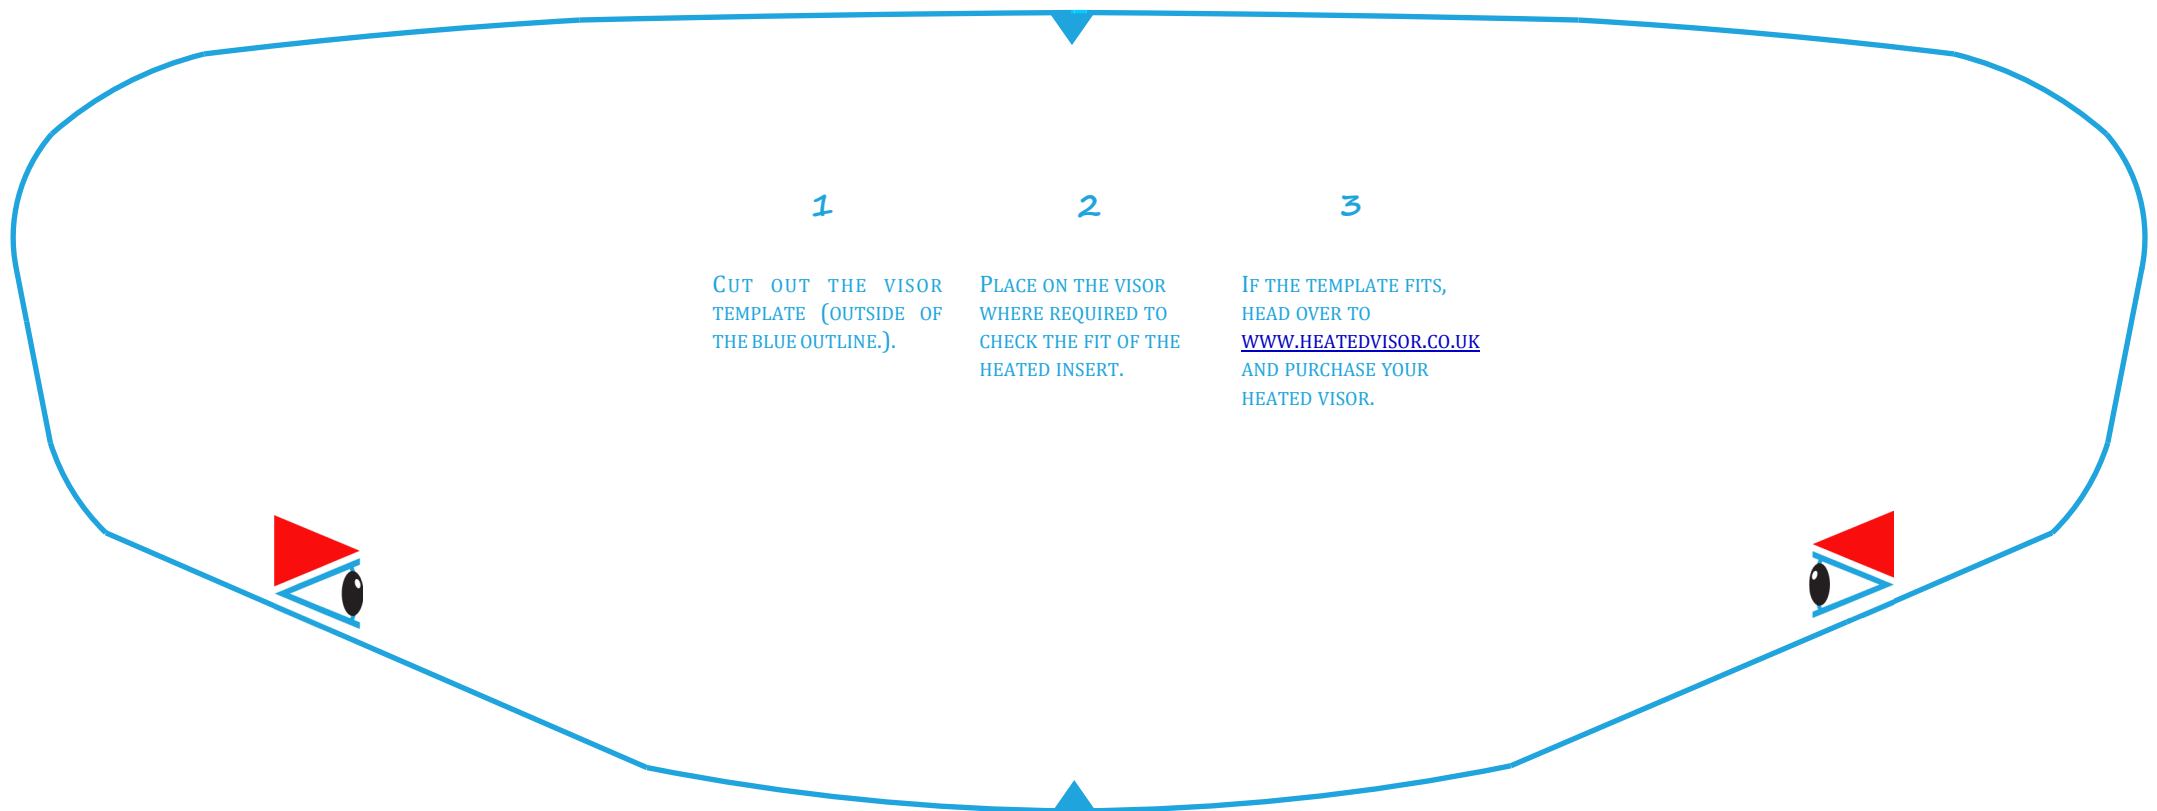

Shoei Neotec II Visor Fitting Template

TO BE PRINTED ON A4

	Shoei Neotec II Fitting Template
	 Cut out-side the line, Template perimeter