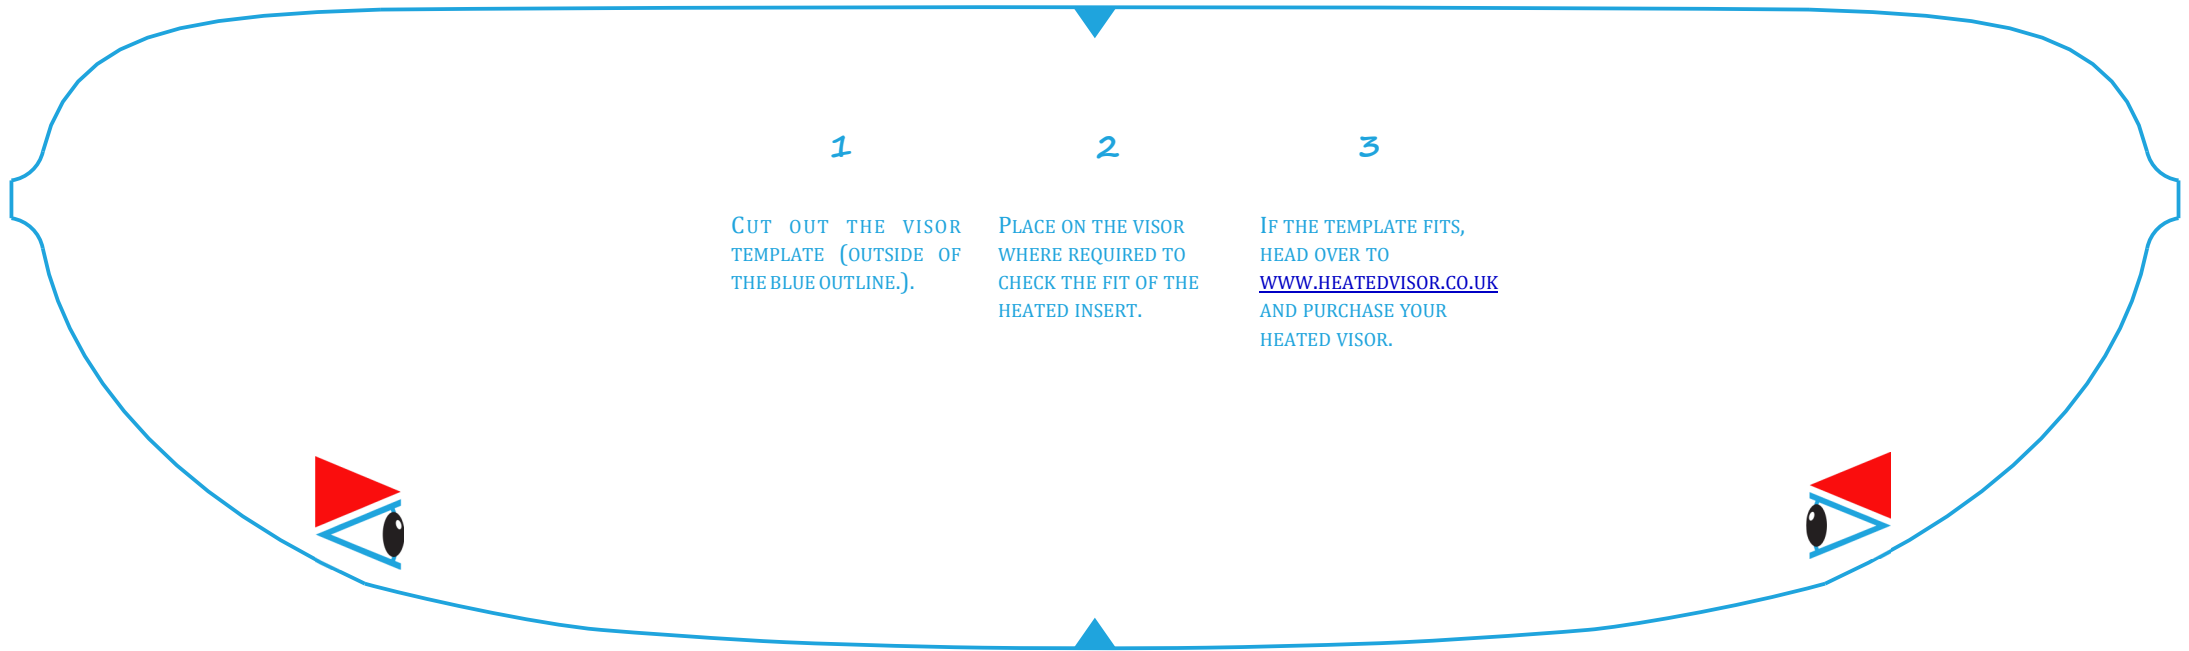

# Sport Visor Fitting Template

TO BE PRINTED ON A4

	Sport Visor Fitting Template
	 Cut out-side the line, Template perimeter