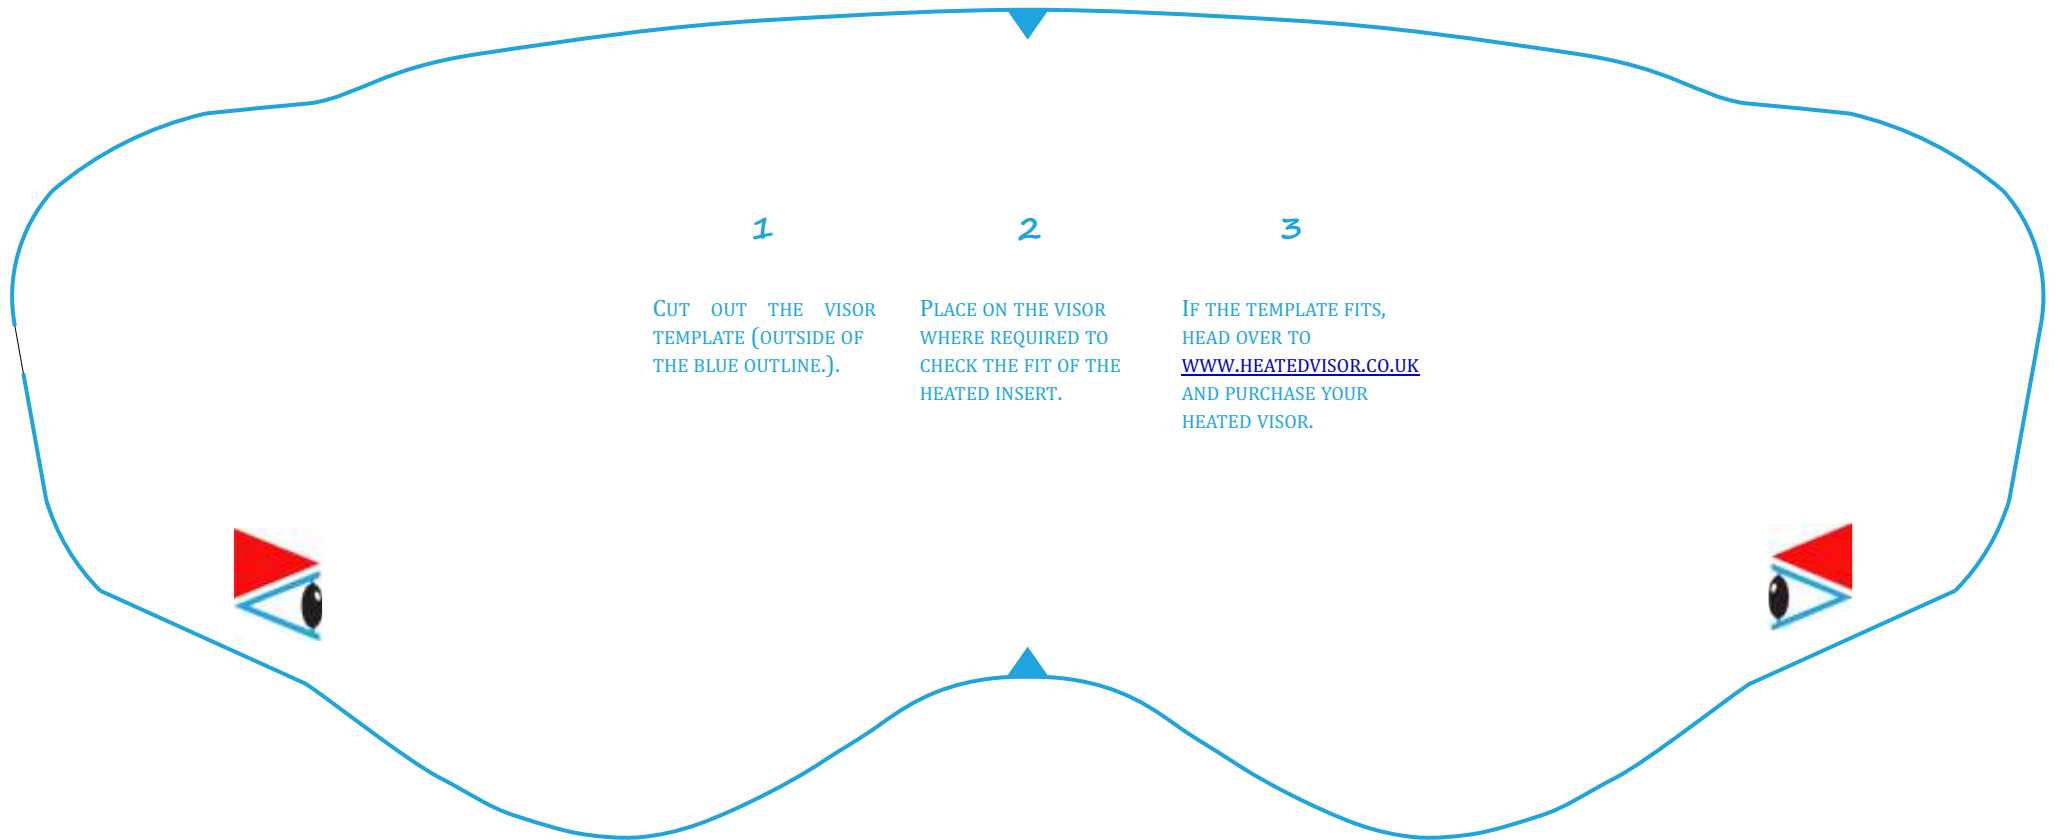

Klim Krios Visor Fitting Template

TO BE PRINTED ON A4

	Klim Krios Fitting Template
	 Cut out-side the line, Template perimeter