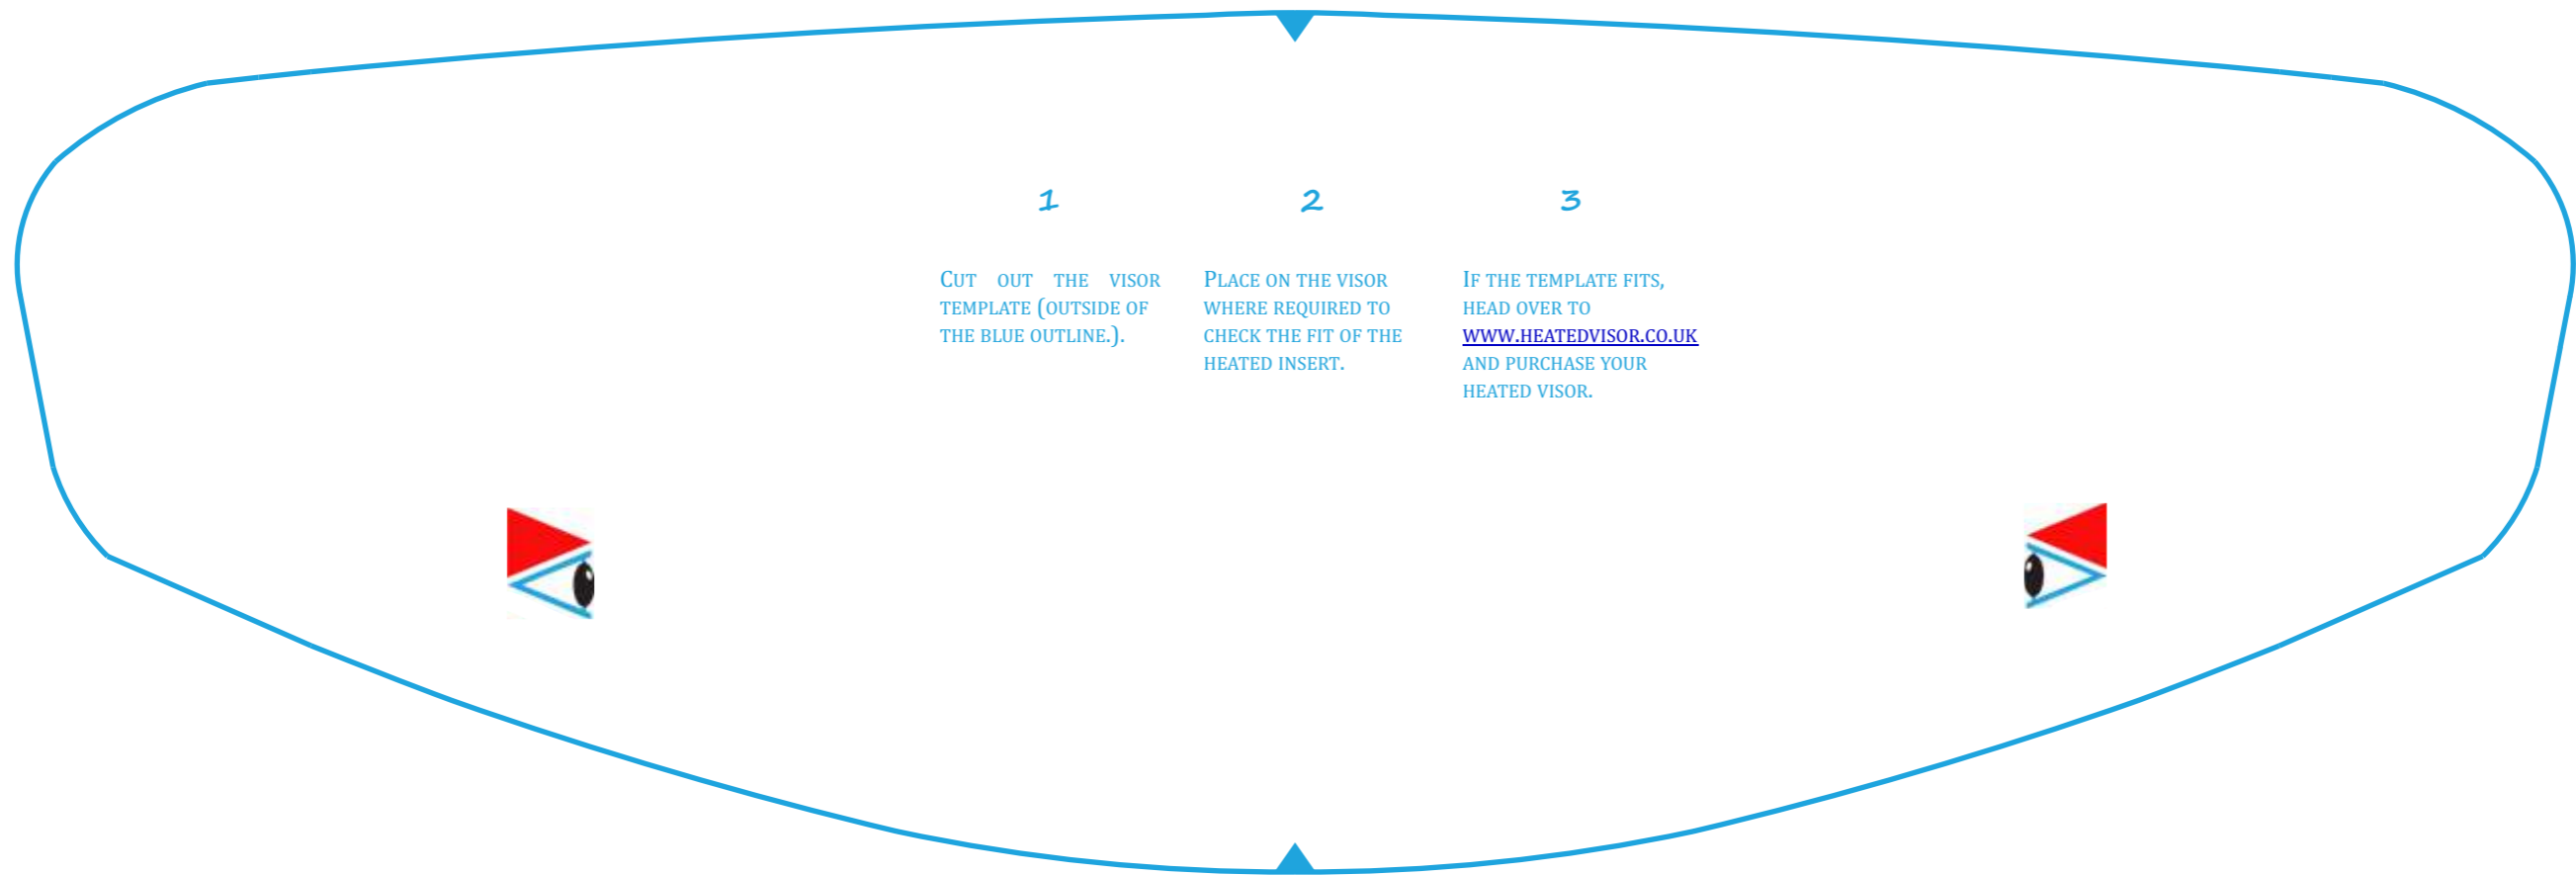

# Schuberth C5/E2/S3 Visor Fitting Template

TO BE PRINTED ON A3

	Schuberth C5/E2/S3 Fitting Template
	 Cut out-side the line, Template perimeter