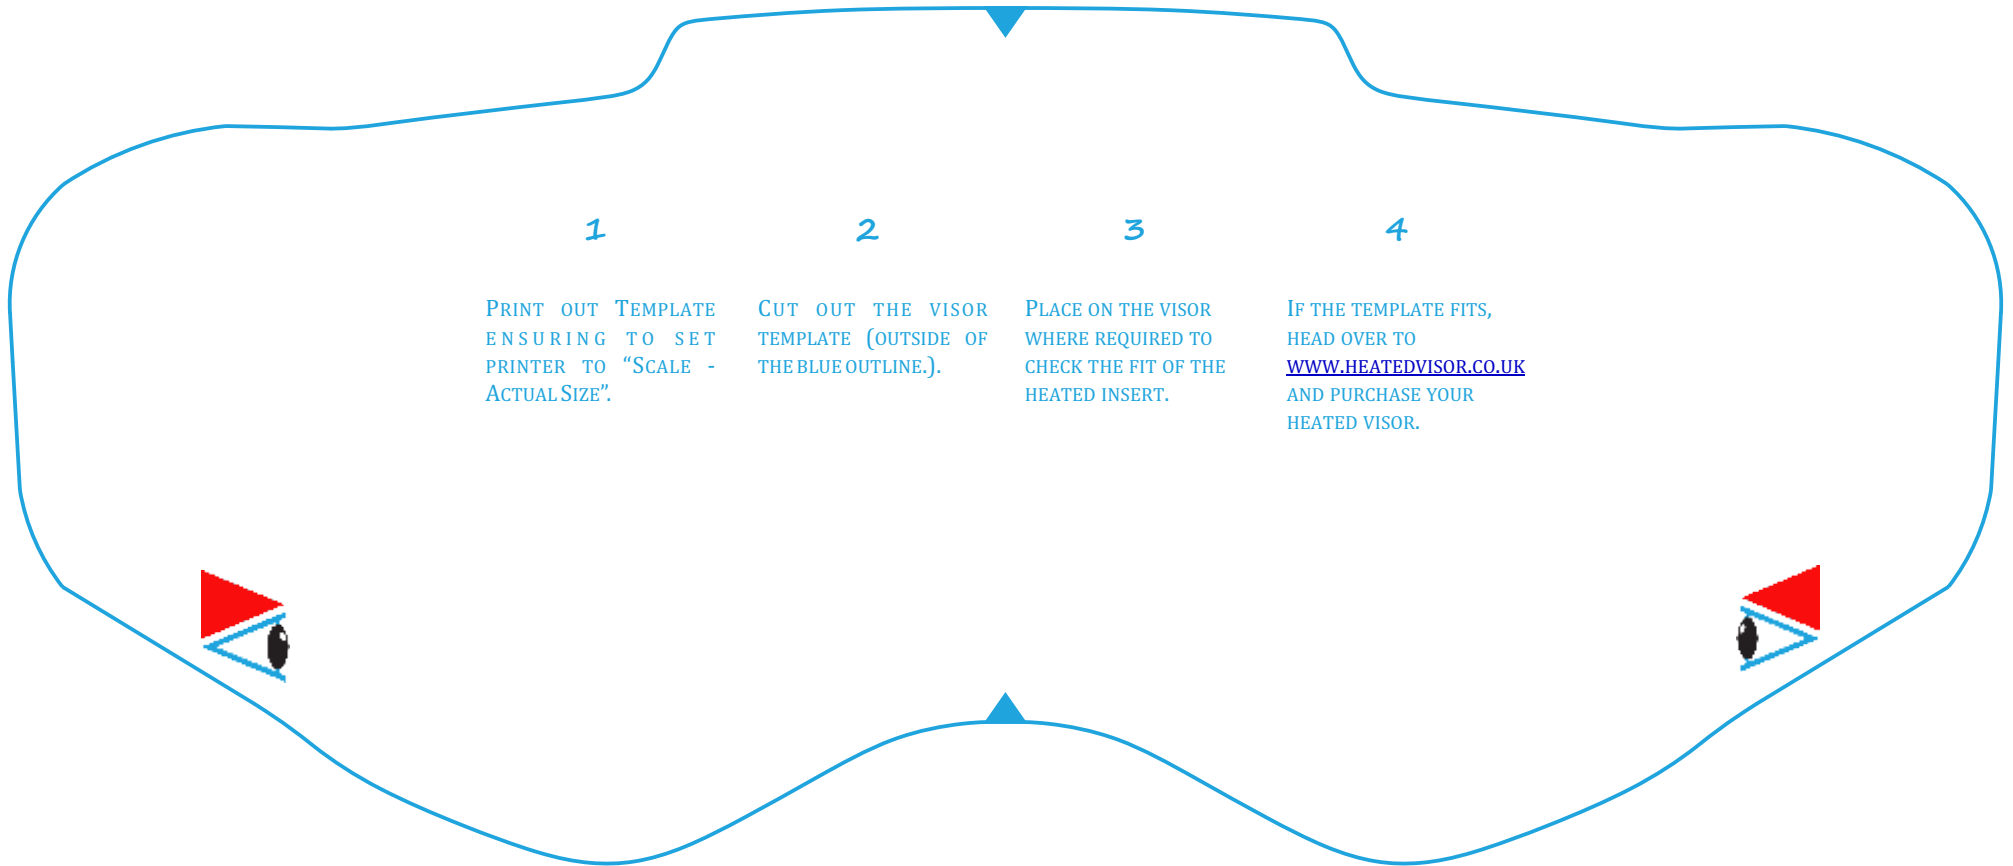

Arai 003 Visor Fitting Template

TO BE PRINTED ON A4

	Arai 003 Fitting Template
	 Cut out-side the line, Template perimeter